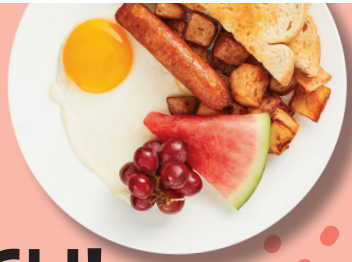

 **Mini Poutine** 9.95  
Bacon, sausage, ham, cheese curds, served on potatoes

CRÊPE WITH CHOCOLATE-HAZELNUT AND FRUITS

GRILLED CHEESE

UFO WAFFLE

STRAWBERRY CHEESECAKE PANCAKE

CREATE YOUR  
**MINI BRUNCH!**

One egg, toast and potatoes  
**WITH**  
 1 CHOICE 7.95 2 CHOICES 8.95  
 Juice, milk or chocolate milk included

**CHOOSE FROM**

Bacon  
 Sausage  
 Ham

Pancake  
 French toast  
 Crêpe

Baked beans  
 Cretons  
 Fresh fruits