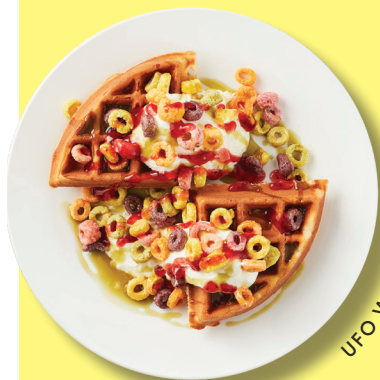

 **UFO Waffle** 9.45  
Half waffle with choice of English cream or ice cream, fruit flavour cereals, strawberry sauce and cotton candy caramel

 **Strawberry Cheesecake Pancake** 9.45  
Strawberry cheesecake English cream, strawberry sauce, strawberry pearls

 **Mini Poutine** 9.95  
Bacon, sausage, ham, cheese curds, served on potatoes

CRÊPE WITH CHOCOLATE-HAZELNUT AND FRUITS

GRILLED CHEESE

UFO WAFFLE

STRAWBERRY CHEESECAKE PANCAKE

CREATE YOUR  
**MINI BRUNCH!**